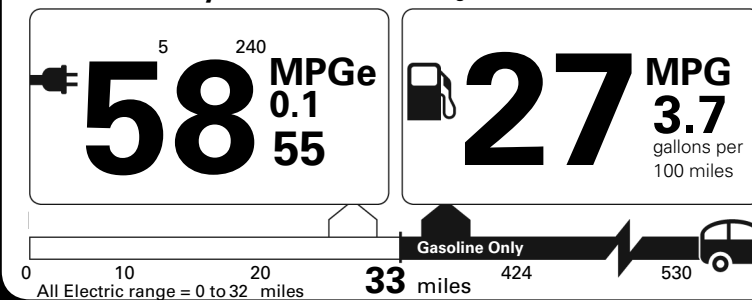

Protection Package Premier*** 835.00

Destination Charge 1,095.00

Total Suggested Retail Price: \$ 81,330.00

The price shown does not include Gasoline, License and Title Fees, State and
Local Taxes and Dealer Installed Options and Accessories. The factory reserves
the right to modify price, designs and equipment without previous notice.

Fuel Economy and Environment

Plug-In Hybrid Vehicle
Electricity-Gasoline

Fuel Economy Standard SUV 4WD range from 14 to 102 MPGe. The best vehicle rates 132 MPGe.

You save
\$ 500
in fuel costs
over 5 years
compared to the
average new vehicle.